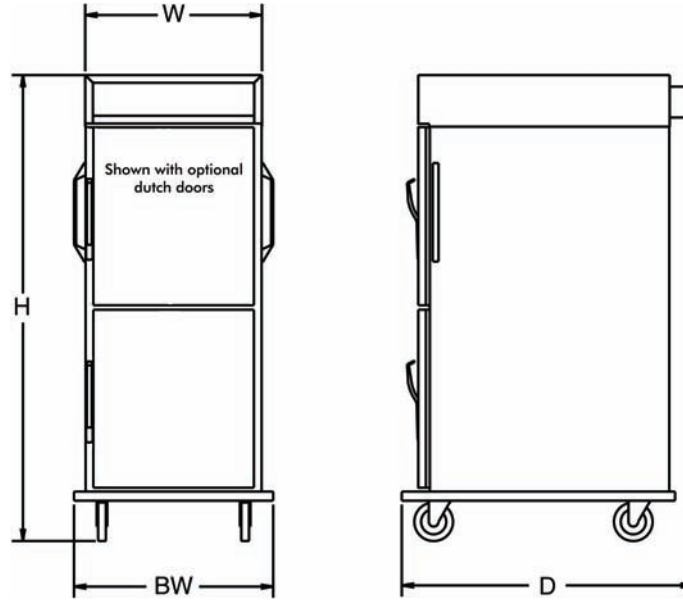

### **Construction Features**

---

- Self-contained power module for ease of service
- Fully insulated construction
- Type 304 welded steel body
- 12 gauge internal frame for strength
- Field Reversible Door
- Latch is magnetic/mechanical style
- Long lasting, high temperature silicone door gasket
- Four heavy duty, 6" swivel casters, two with brakes
- Lift out interior for easy cleaning
- Transport latch/latches
- Perimeter bumper
- Push/pull handles

Model Number	Pan Capacity Per Holding Cabinet Pan Spacing Per Holding Cabinet C3US 6 1/4" Fixed						Height (H)	Depth (D)	Width (W)	Base Width (BW)	Shipping Wt. (lbs)	Volts	Total Watts Per Holding Compartment	Total Amps Per Holding Compartment	Hertz/Phase	Power Cord Plug (NEMA)
	18x26x1 Sheet		12x20x2 1/2 Pan		12x20x4 Pan											
	STD *	MAX	STD *	MAX	STD *	MAX										
<b>RHHT-2000-C3US</b>	7	7	14	14	14	14	61 1/2	35 3/8	26	29	437	120	2000	16.6	50/60 1Ø	5-20P 